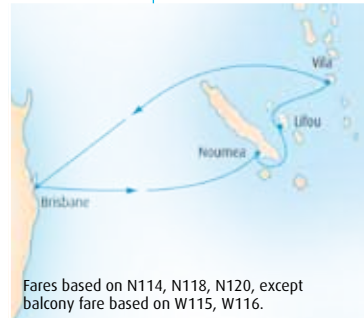

UP TO 60% OFF* CRUISE SALE

2011 EARLYBIRD SALE

Availability is limited.
Offer ends 6 August 2010,
unless sold out prior.

7 nights per person
quad share from

\$649*

**\$75
ON BOARD
CREDIT
OFFER#**

7 nights		Week Fantastique			Date	Cruise	Date	Cruise
4 berth pp from*		Twin pp from*			Date	Cruise	Date	Cruise
Inside	Outside	Inside	Outside	Balcony				
\$649	\$699	\$949	\$999	\$1,499	8 Jan 11	Pacific Dawn W102	18 Jun 11	Pacific Dawn W121
					15 Jan 11	Pacific Dawn W103	2 Jul 11	Pacific Dawn W123
					12 Feb 11	Pacific Dawn W106	9 Jul 11	Pacific Dawn W124
					19 Feb 11	Pacific Dawn W107	16 Jul 11	Pacific Dawn W125
					12 Mar 11	Pacific Dawn W109	13 Aug 11	Pacific Dawn W129
					19 Mar 11	Pacific Dawn W110	20 Aug 11	Pacific Dawn W130
					3 Apr 11	Pacific Sun N113	24 Sep 11	Pacific Dawn W134
					10 Apr 11	Pacific Sun N114	5 Nov 11	Pacific Dawn W140
					24 Apr 11	Pacific Sun N116	12 Nov 11	Pacific Dawn W141
					30 Apr 11	Pacific Dawn W114	3 Dec 11	Pacific Dawn W143
					7 May 11	Pacific Dawn W115	10 Dec 11	Pacific Dawn W144
					8 May 11	Pacific Sun N118	7 Jan 12	Pacific Dawn W202
					14 May 11	Pacific Dawn W116	4 Feb 12	Pacific Dawn W205
					22 May 11	Pacific Sun N120	11 Feb 12	Pacific Dawn W206
					4 Jun 11	Pacific Dawn W119	18 Feb 12	Pacific Dawn W207
					11 Jun 11	Pacific Dawn W120	10 Mar 12	Pacific Dawn W209

Fares based on N114, N118, N120, except balcony fare based on W115, W116.

7 nights		Week Tropicque			Date	Cruise
4 berth pp from*		Twin pp from*			Date	Cruise
Inside	Outside	Inside	Outside	Balcony		
\$649	\$699	\$949	\$999	\$1,679	22 Jan 11	Pacific Dawn W104
					27 Mar 11	Pacific Sun N112
					17 Apr 11	Pacific Sun N115
					1 May 11	Pacific Sun N117
					15 May 11	Pacific Sun N119
					25 Jun 11	Pacific Dawn W122
					6 Aug 11	Pacific Dawn W128
					27 Aug 11	Pacific Dawn W131
					29 Oct 11	Pacific Dawn W139
					14 Jan 12	Pacific Dawn W203